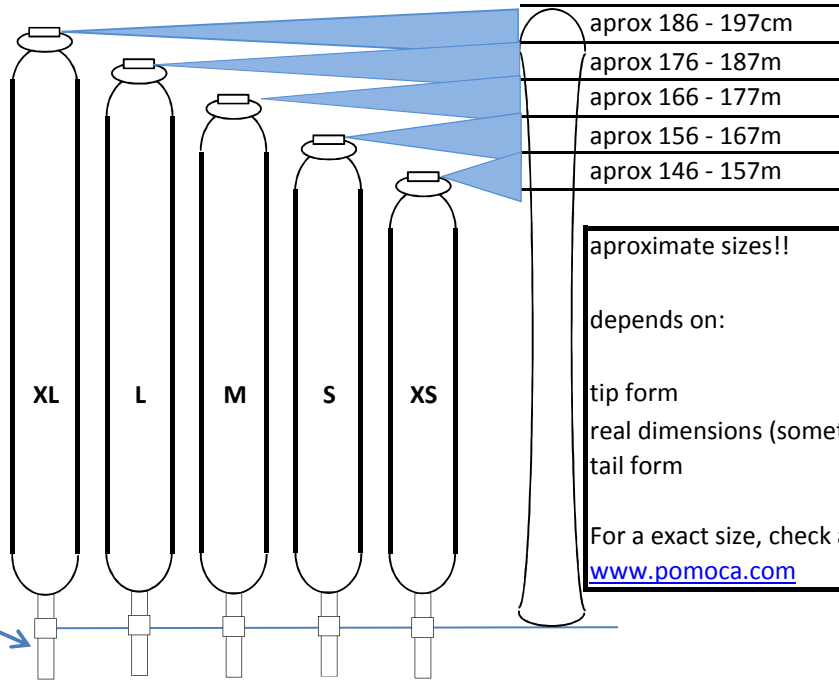

Width

100mm

110mm

120mm

130mm

140mm

Climb
Pro Climb
Glide Pro Climb Free

ready2climb sizes

approximate sizes!!

depends on:

tip form

real dimensions (sometimes different from official)

tail form

For a exact size, check always the skilist in

www.pomoca.com