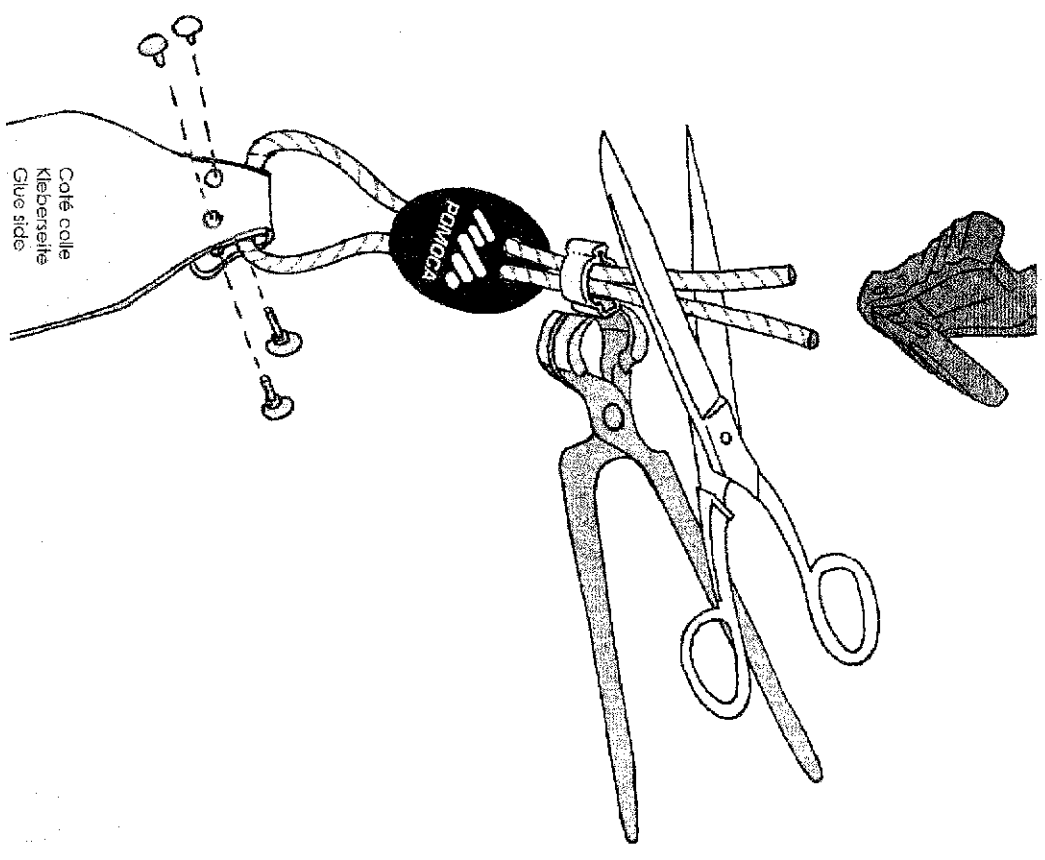

POMOGCA®

THE PROFESSIONAL SWISS CLIMBING SKINS

Top Fix RACE

Mode d'assemblage

Montageanleitung

Assembly guide

Dufour Industries SA

www.pomogca.com

Ref. 95.0.20-1 / v.1012032

Top Fix RACE
 Patron de découpe
 Schnittmuster
 Cutting pattern

POMOGCA®

THE PROFESSIONAL SWISS CLIMBING SKINS